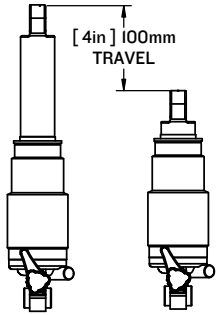

FORWARD MOUNT [8.62in] 219mm
MID MOUNT [9.33in] 237mm
REAR MOUNT [9.96in] 253mm