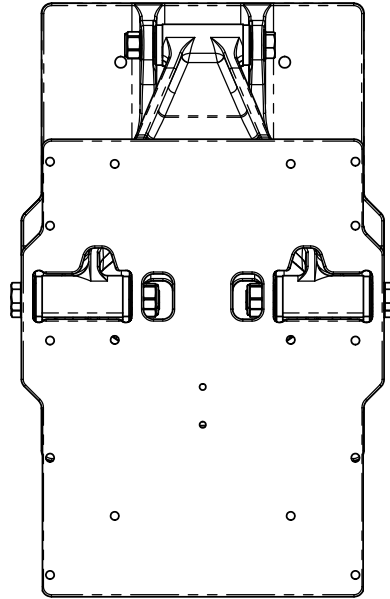

FORWARD MOUNT [8.62in] 219mm
MID MOUNT [9.33in] 237mm
REAR MOUNT [9.96in] 253mm