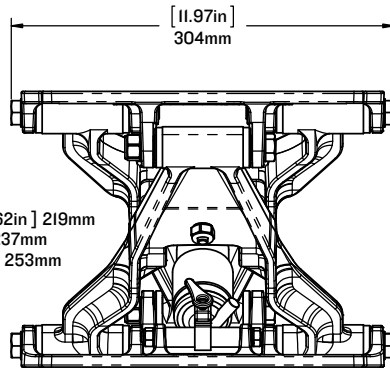

WEIGHT: [20.5lbs] 9.3kg