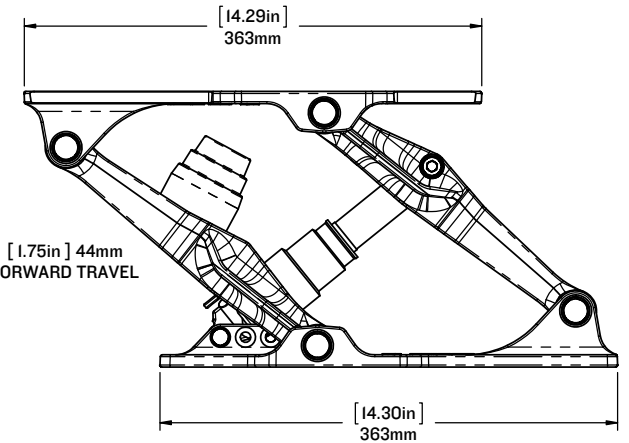

SHOCKWAVE

FOR MORE INFORMATION
CALL US AT 250-656-6165
OR VISIT US ONLINE AT
WWW.SHOCKWAVESEATS.COM

PROPRIETARY AND CONFIDENTIAL

SW-05026
S5 SUSPENSION MODULE

SCALE:1:6

SHEET 1 OF 1

REV: 00