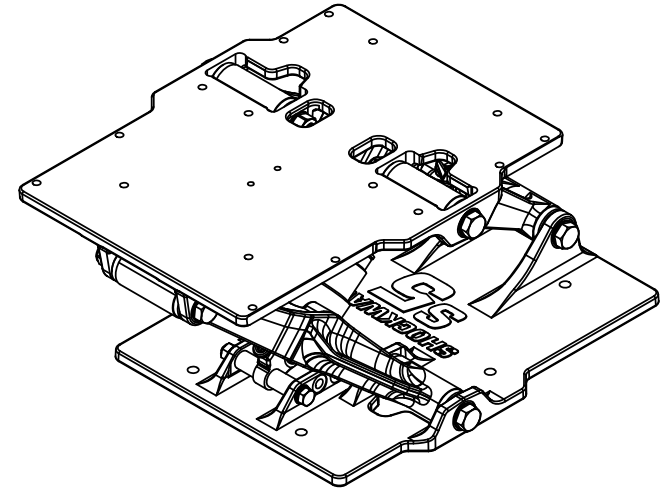

FORWARD MOUNT [8.62in] 219mm
MID MOUNT [9.33in] 237mm
REAR MOUNT [9.96in] 253mm