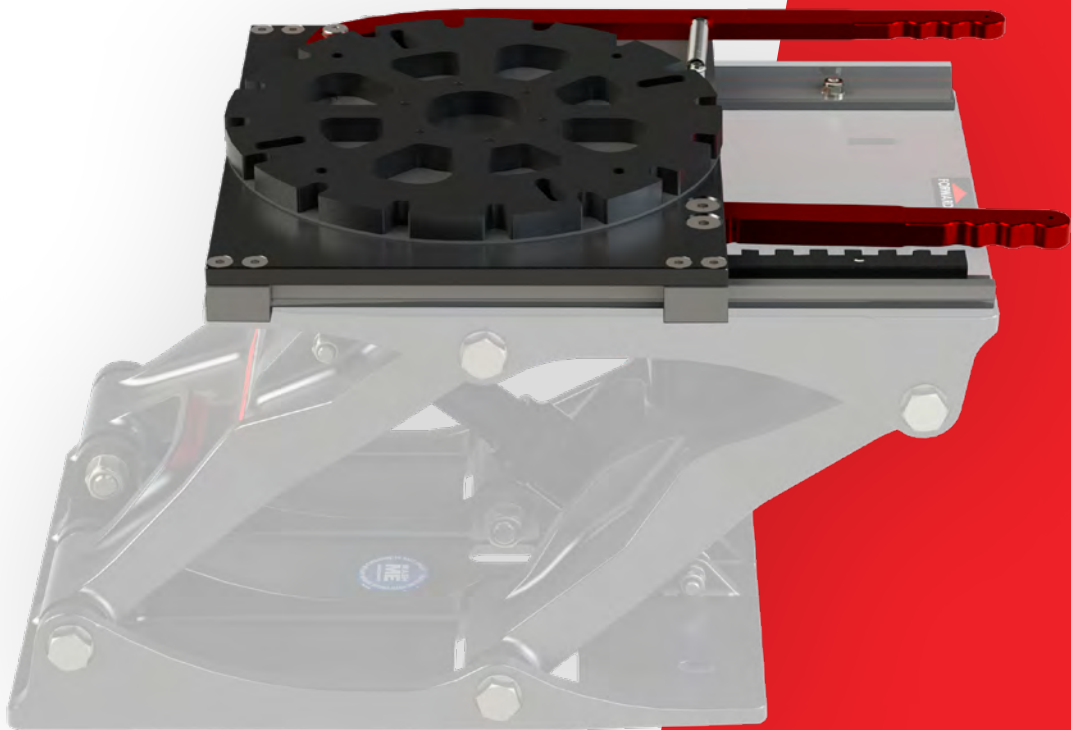

SHOCKWAVE

S5

S5

Shockwave Swivel Slide

SW-05488

Shockwave Swivel Slide

This swivel slide system has 5" [127mm] of fore-aft travel and features premium igus track and cars for smooth operation. The 360-degree swivel has a positive lock that engages every 22.5° (16 positions).

LEARN MORE ABOUT OUR PRODUCTS AT
SHOCKWAVESEATS.COM

+1-778-426-8545
sales@shockwvaseats.com