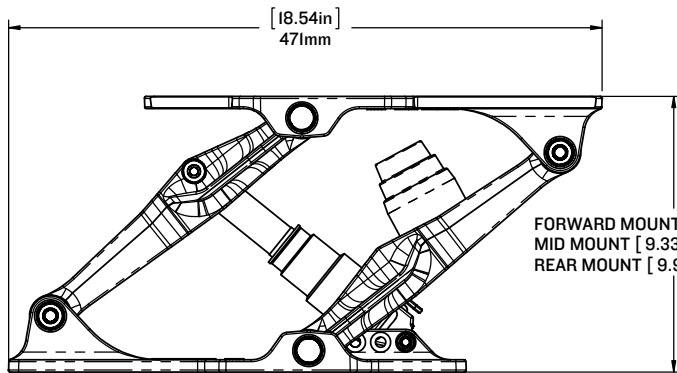

FORWARD MOUNT [8.62in] 219mm
MID MOUNT [9.33in] 237mm
REAR MOUNT [9.96in] 253mm