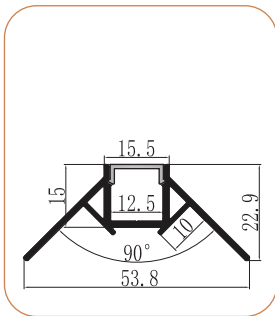

LD-5315
P72