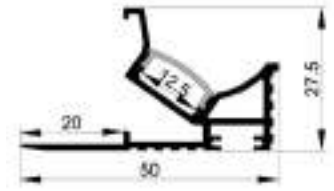

### Features

Material: ALU 6063-T5

Available length: 0.5-3m

cover option: opal diffuser , transparent , frosted