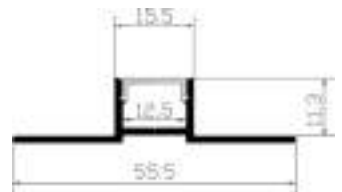

### Features

Material: ALU 6063-T5

Available length: 0.5-3m

cover option: opal diffuser , transparent , frosted

End Cap

Mounting tray