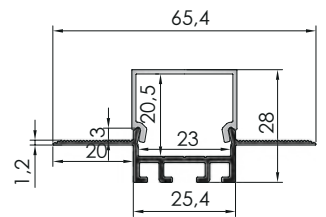

### Features

Material: ALU 6063-T5

Available length: 0.5-4m

cover option: opal diffuser frosted