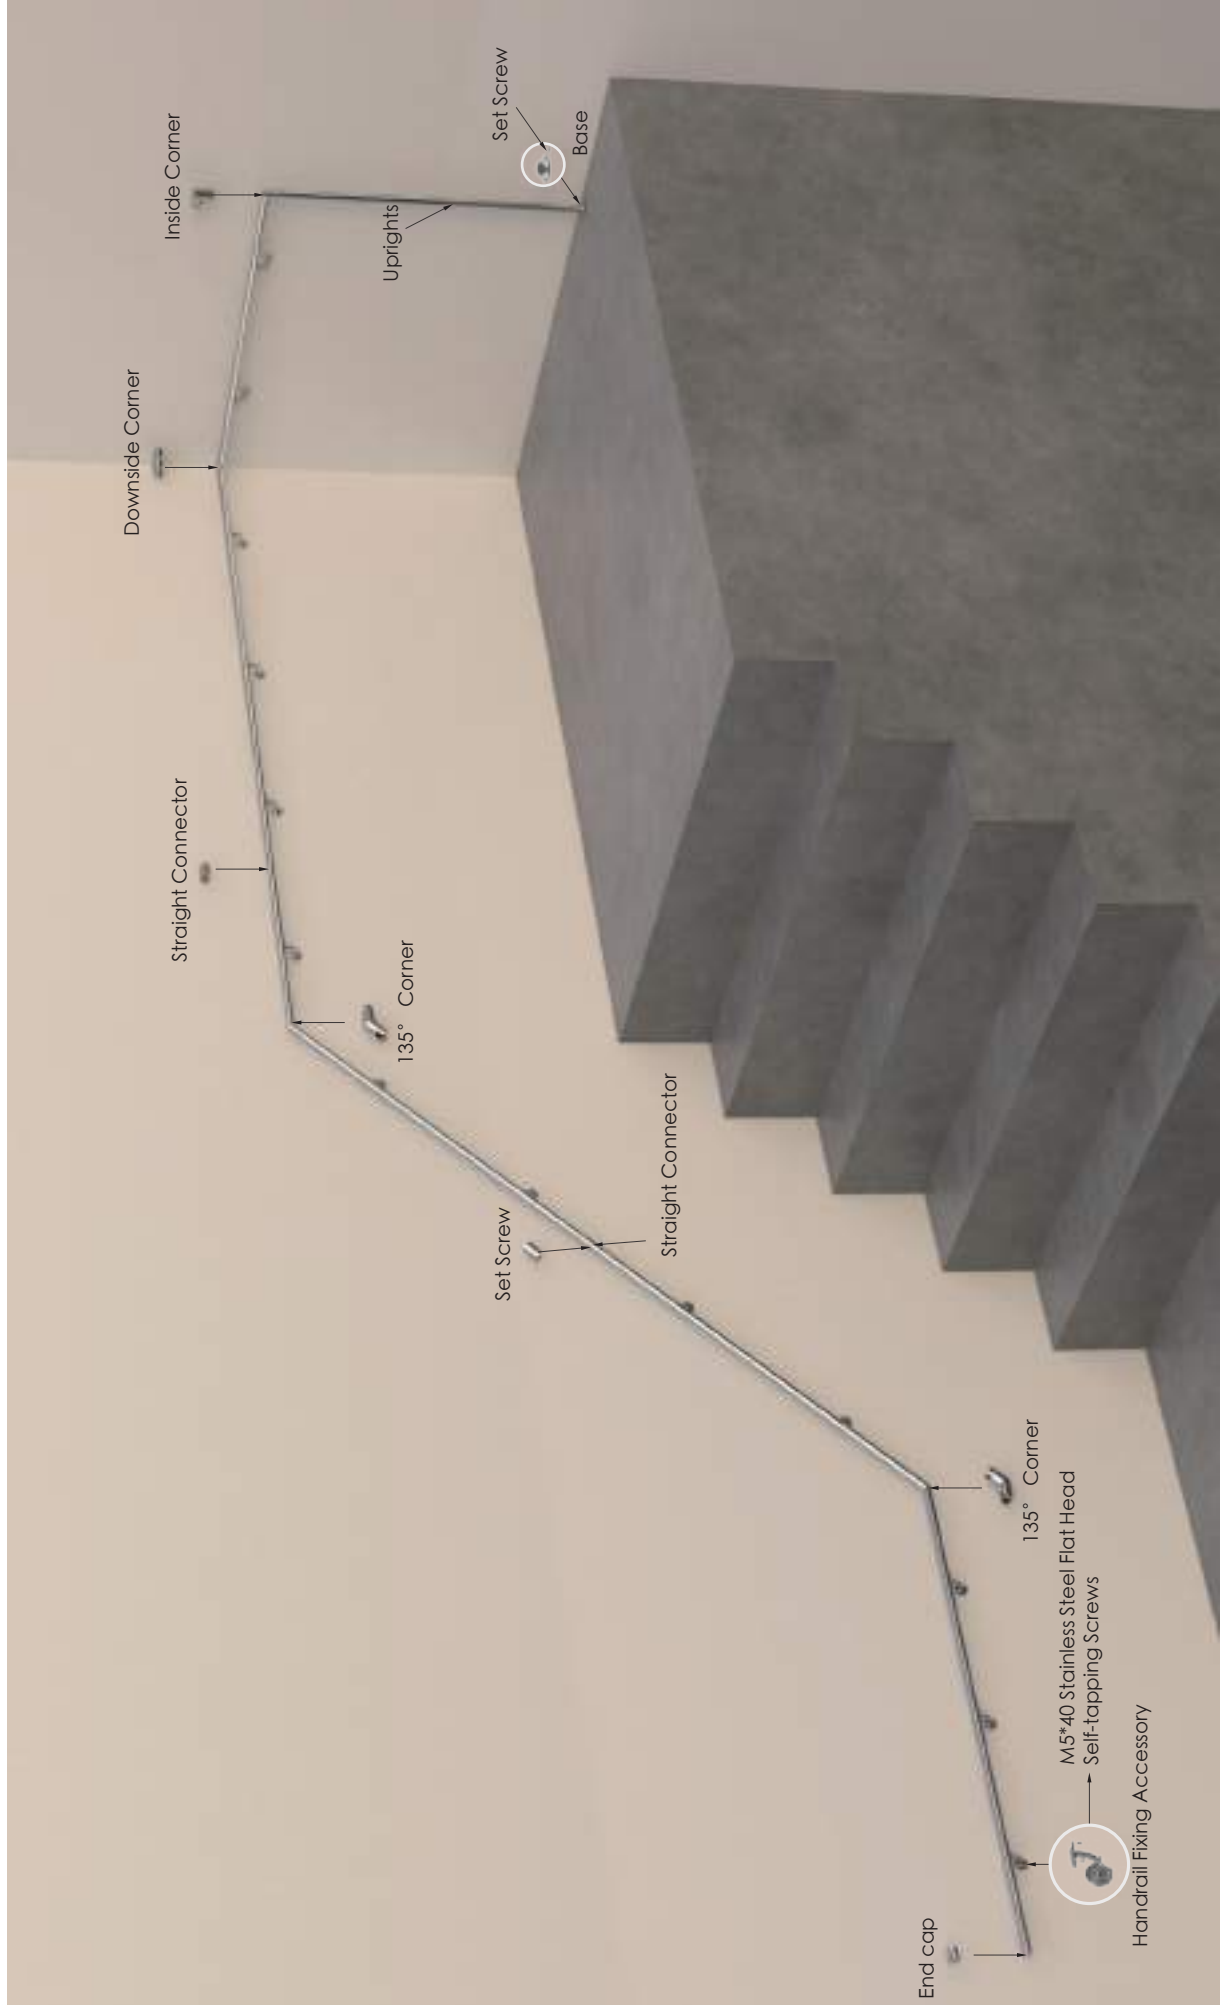

### Features

Material: Stainless steel

Available length: 0.5-3m

cover option: opal diffuser , transparent , frosted