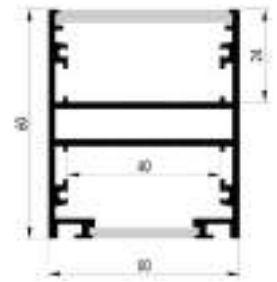

LD-6050-R

Features

Material: AL6063-T5

Available length: 0.5-4m

cover option: silicone cover / 50m\roll , 100m\roll