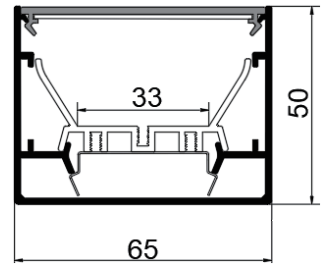

LD-2221A UGR $\leq$ 19

● black   ○ white   ● silver

Features

Material: ALU 6063-T5

Available length: 0.5-2.4m

cover option: micro-prismatic transparent cover
micro-prismatic opal diffuser