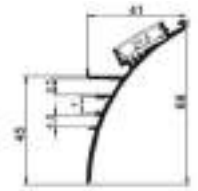

### Features

Material: ALU 6063-T5

Available length: 0.5-3m

cover option: opal diffuser , transparent , frosted

End Cap