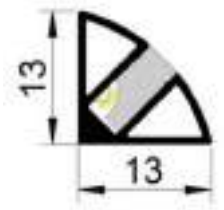

### Features

Material: ALU 6063-T5

Available length: 0.5-3m

cover option: opal diffuser, transparent, frosted