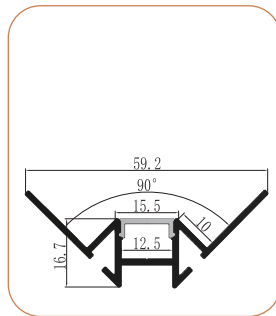

LD-5917
P73