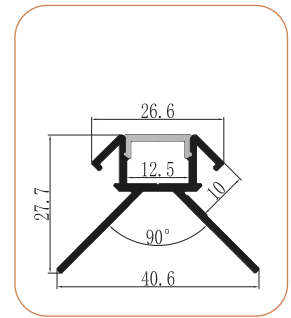

LD-4128
P72