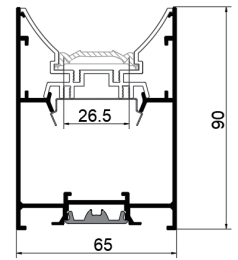

LD-2217B

Features

Material: ALU 6063-T5

Available length: 0.5-2.4m

cover option: Lens + reflector

COLOR

Typ.FWHM

60°

90°

单偏

双偏