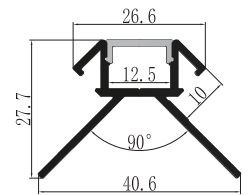

### Features

Material: ALU 6063-T5

Available length: 0.5-4m

cover option: opal diffuser frosted

End Cap