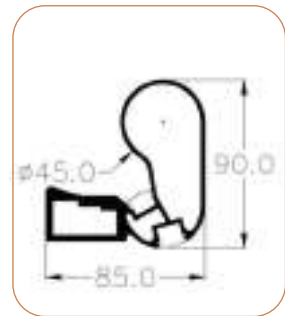

LD-2206
P16