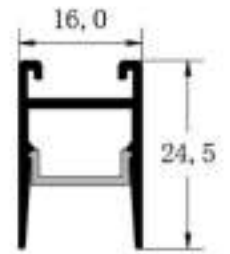

### Features

Material: ALU 6063-T5

Available length: 0.5-3m

cover option: opal diffuser , transparent , frosted