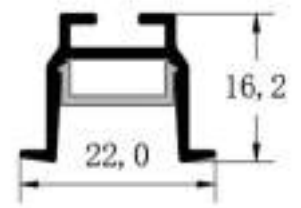

### Features

Material: ALU 6063-T5

Available length: 0.5-3m

cover option: opal diffuser, transparent, frosted