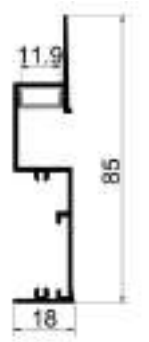

### Features

Material: ALU 6063-T5

Available length: 0.5-3m

cover option: opal diffuser , transparent , frosted