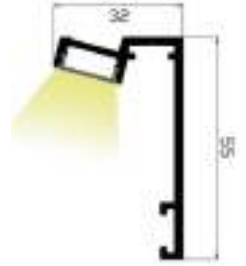

LD-3255

● black   ○ white   ● silver

Features

Material: ALU 6063-T5

Available length: 0.5-3m

cover option: opal diffuser , transparent , frosted