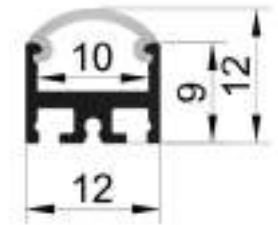

### Features

Material: ALU 6063-T5

Available length: 0.5-3m

cover option: opal diffuser , transparent , frosted