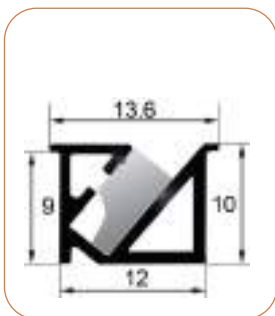

LD-0204
P23