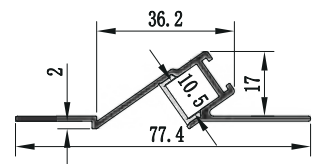

### Features

Material: ALU 6063-T5

Available length: 0.5-4m

cover option: opal diffuser frosted

End Cap