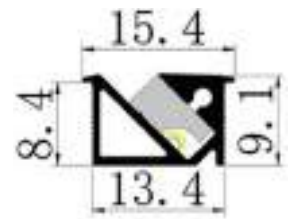

### Features

Material: ALU 6063-T5

Available length: 0.5-3m

cover option: opal diffuser , transparent , frosted

End Cap