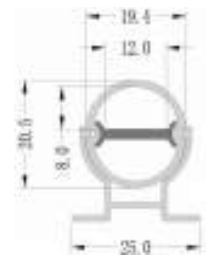

### Features

- 1, IP 64 ,suitable for bathroom
- 2, Nearly 360° lighting out

End cap and clip

LED Strip lihtina