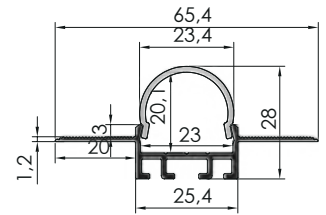

### Features

Material: ALU 6063-T5

Available length: 0.5-4m

cover option: opal diffuser frosted

End Cap