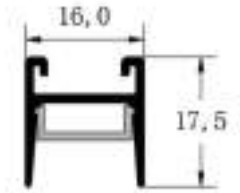

### Features

Material: ALU 6063-T5

Available length: 0.5-3m

cover option: opal diffuser, transparent, frosted