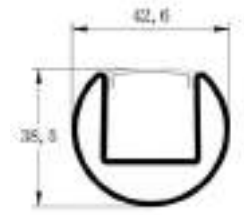

### Features

Material: ALU 6063-T5

Available length: 0.5-3m

cover option: opal diffuser , transparent , frosted