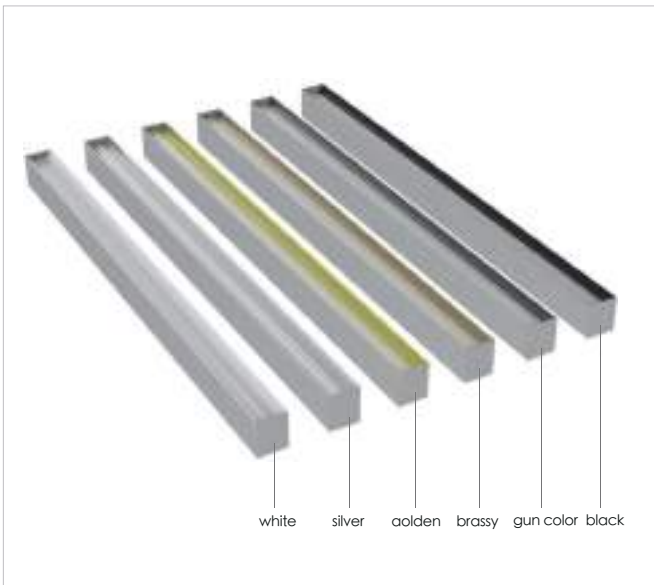

LD-2217B

Features

Material: ALU 6063-T5

Available length: 0.5-2.4m

cover option: Lens + reflector

COLOR

Typ.FWHM

60°

90°

单偏

双偏