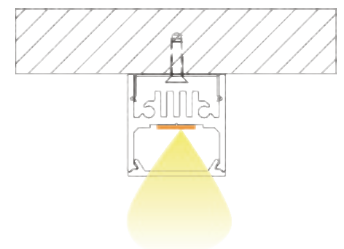

LD-1919

Features

Material: AL6063-T5

Available length: 0.5-4m

Pc/PMMA cover option: opal diffuser, transparent, frosted

LD-1919: Pc Cover Option

LD-1919-10° / 30° / 60° : PMMA Cover Option