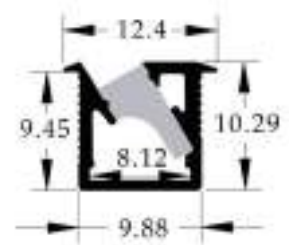

### Features

Material: ALU 6063-T5

Available length: 0.5-3m

cover option: opal diffuser , transparent , frosted

End Cap