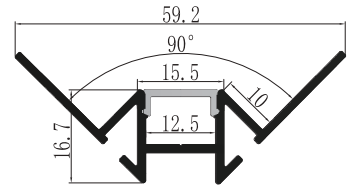

### Features

Material: ALU 6063-T5

Available length: 0.5-4m

cover option: opal diffuser frosted