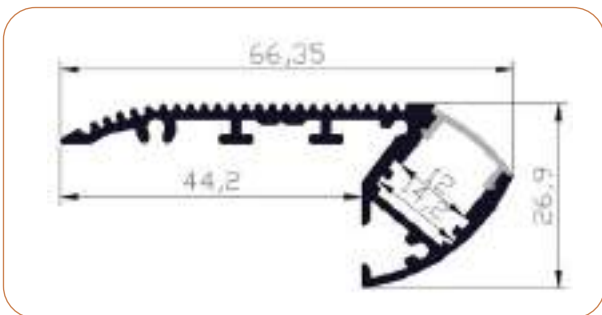

LD-6728
P83