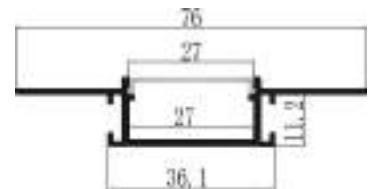

### Features

Material: ALU 6063-T5

Available length: 0.5-4m

cover option: opal diffuser frosted

End Cap