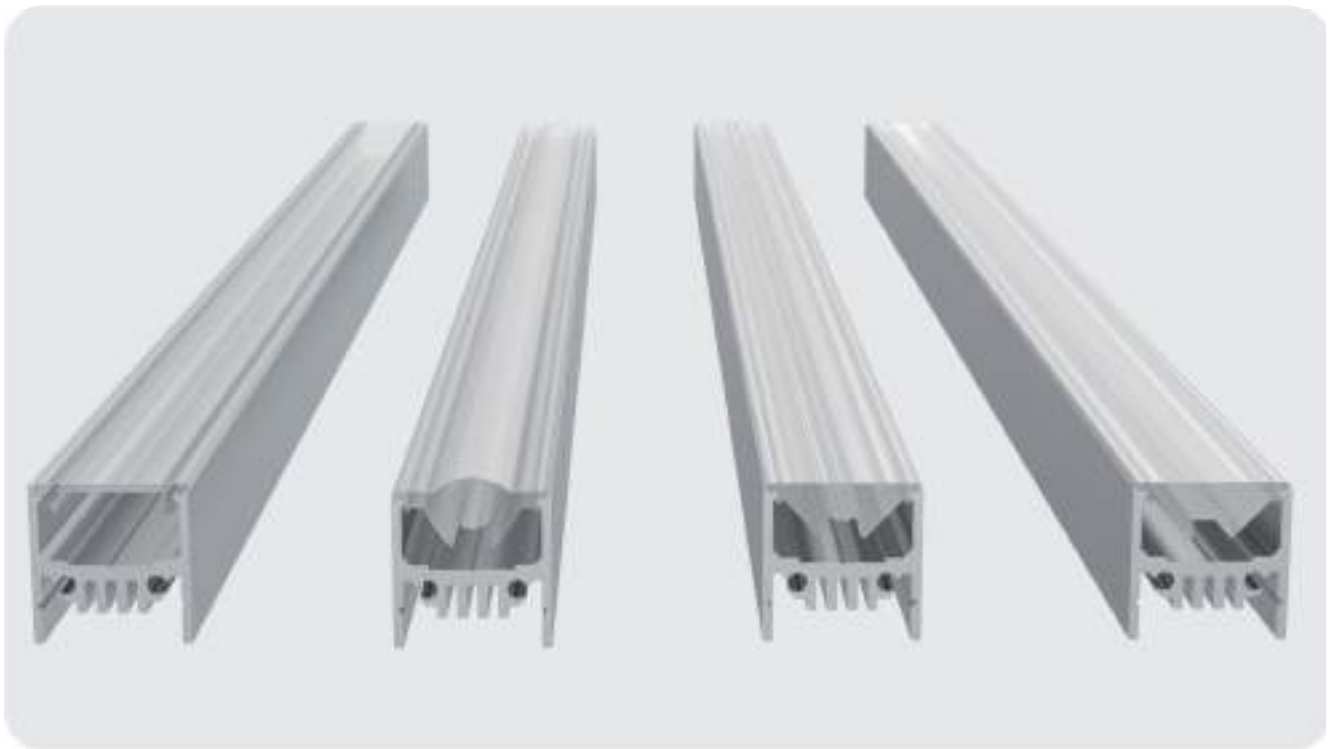

LD-1919

Features

Material: AL6063-T5

Available length: 0.5-4m

Pc/PMMA cover option: opal diffuser, transparent, frosted

LD-1919: Pc Cover Option

LD-1919-10° / 30° / 60° : PMMA Cover Option