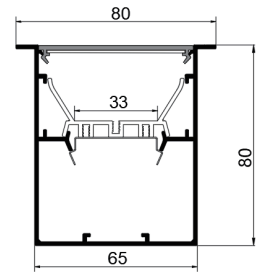

LD-2218A UGR $\leq$ 19

● black   ○ white   ● silver

Features

Material: ALU 6063-T5

Available length: 0.5-2.4m

cover option: micro-prismatic transparent cover
micro-prismatic opal diffuser