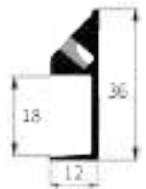

### Features

Material: ALU 6063-T5

Available length: 0.5-3m

cover option: opal diffuser , transparent , frosted