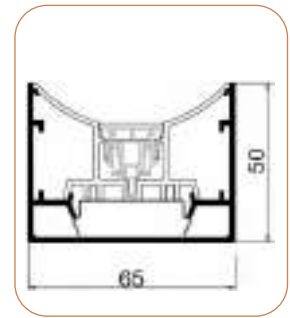

LD-2221C
P59