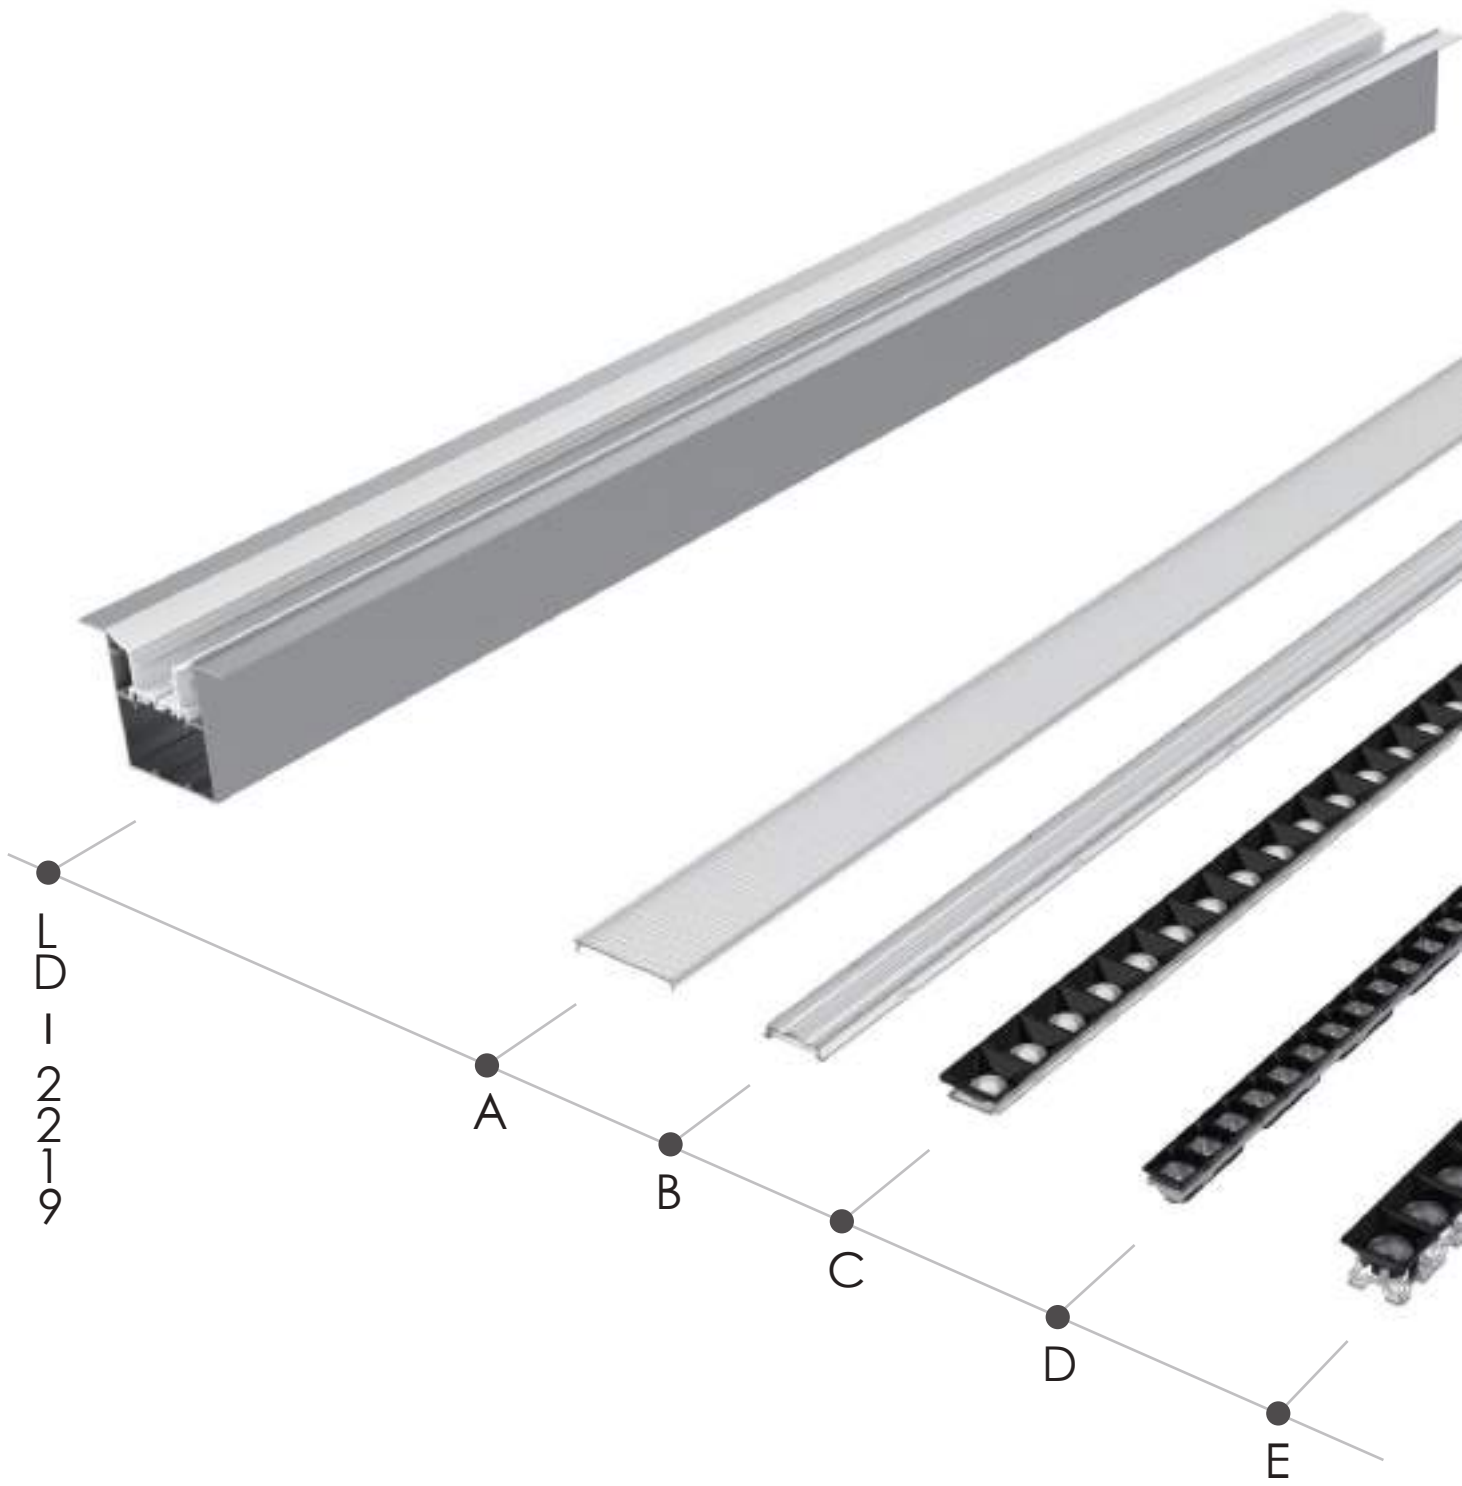

Available length: 0.5-2.4m

cover option: micro-prismatic transparent cover  
micro-prismatic opal diffuser

Typ.FWHM

50°

50°x50°

35°x75°

60°

90°