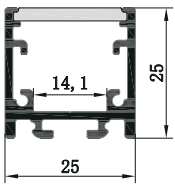

LD-2525-R

Features

Material: AL6063-T5

Available length: 0.5-4m

cover option: silicone cover / 50m\roll , 100m\roll

It is easy to make all kinds of arc splicing shapes

Inner and outer arc luminescence

Up and down luminescence