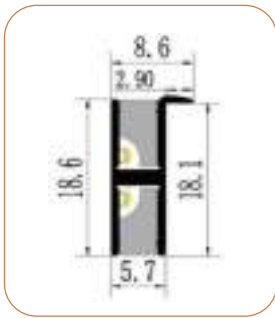

LD-0207
P26