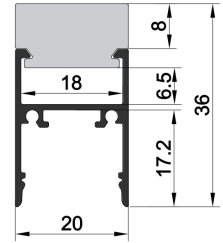

LD-3620

black
 white
 silver

Features

Material: ALU 6063-T5

Available length: 0.5-3m

cover option: opal diffuser frosted

LD-5030

black
 white
 silver

Features

Material: ALU 6063-T5

Available length: 0.5-3m

cover option: opal diffuser frosted