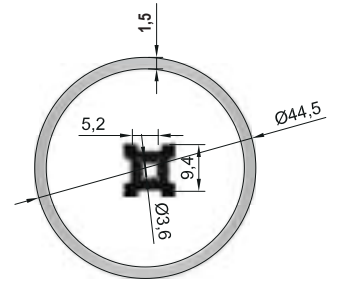

# LD-2228

360-degree uniform luminescence  
360-degree lighting full circle without dark area

Free cutting  
Cut at any position  
Free application and unlimited design

Bend at will  
There is no direction restriction  
Distort shape at will