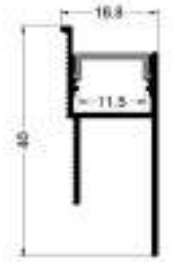

LD-2222

● black   ○ white   ● silver

Features

Material: ALU 6063-T5

Available length: 0.5-3m

cover option: opal diffuser , transparent , frosted