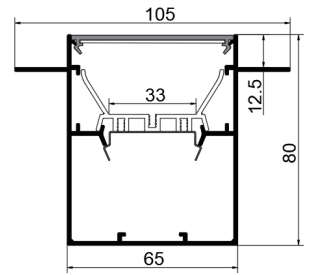

LD-2220A UGR $\leq$ 19

● black   ○ white   ● silver

Features

Material: ALU 6063-T5

Available length: 0.5-2.4m

cover option: micro-prismatic transparent cover
micro-prismatic opal diffuser