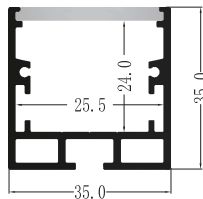

Features

Material: AL6063-T5

Available length: 0.5-4m

cover option: silicone cover / 50m\roll , 100m\roll

It is easy to make all kinds of arc splicing shapes

Inner and outer arc luminescence

Up and down luminescence