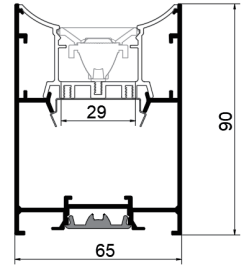

LD-2217C

Features

Material: ALU 6063-T5

Available length: 0.5-2.4m

cover option: Lens + reflector

COLOR

Typ.FWHM

50°

50°x50°

35°x75°