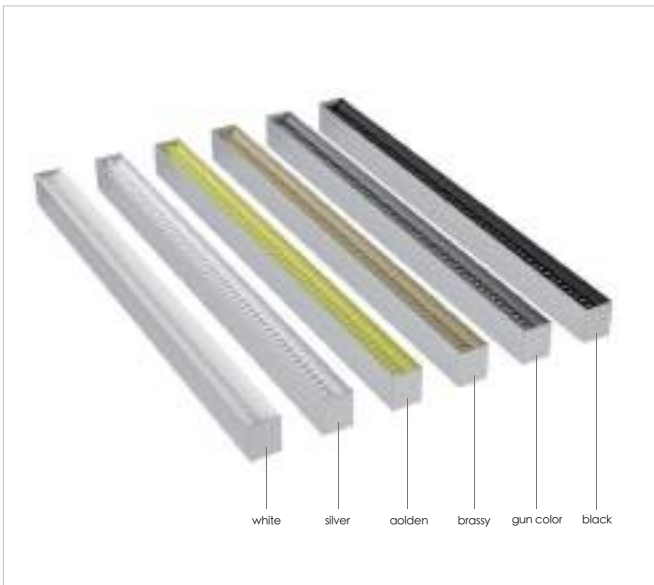

LD-2217D

Features

Material: ALU 6063-T5

Available length: 0.5-2.4m

cover option: Lens + reflector

COLOR

Typ.FWHM

50°

50°x50°

35°x75°