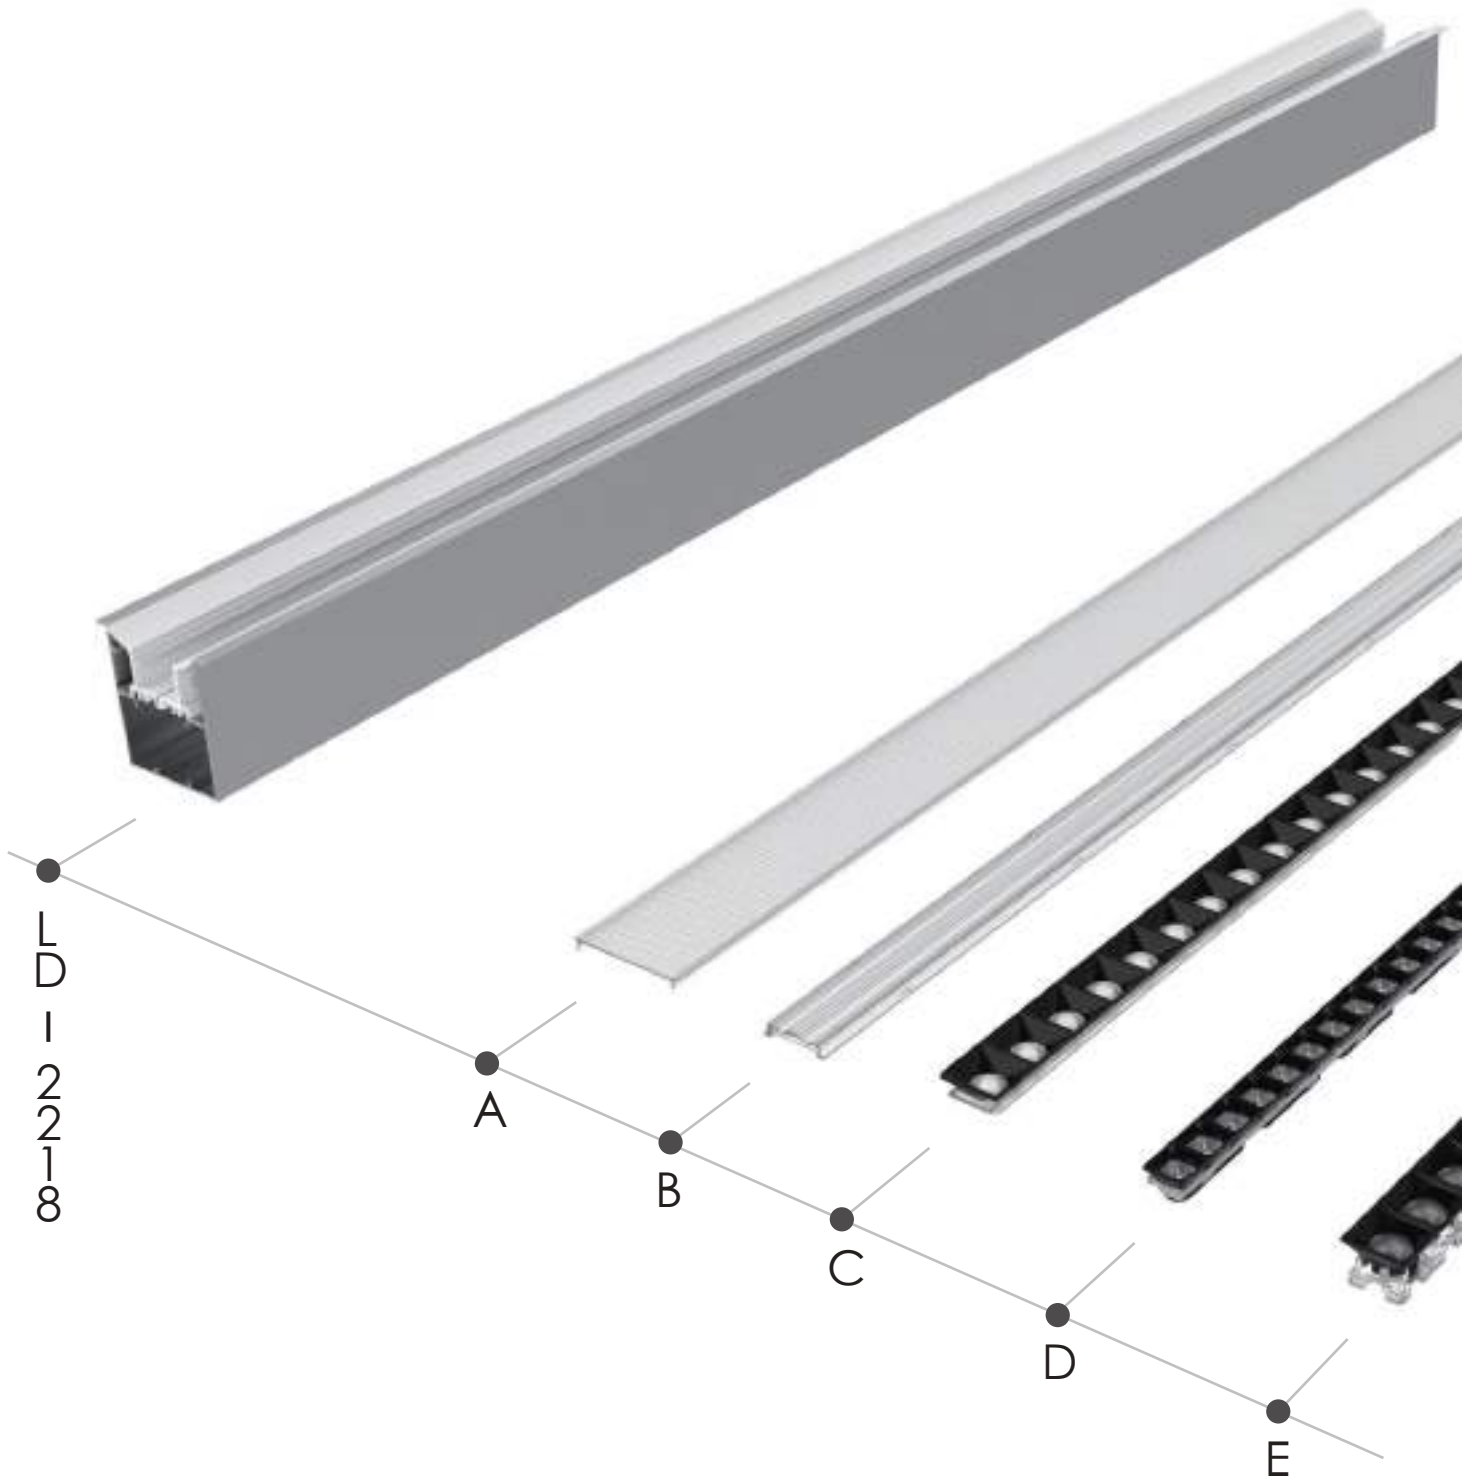

Available length: 0.5-2.4m

cover option: micro-prismatic transparent cover  
micro-prismatic opal diffuser

Typ.FWHM

50°

50°x50°

35°x75°

60°

90°