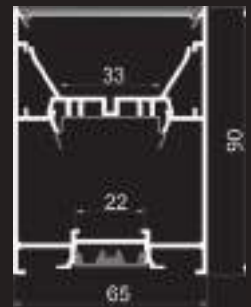

LD-2217A UGR $\leq$ 19

Features

Material: ALU 6063-T5

Available length: 0.5-2.4m

cover option: micro-prismatic transparent cover
micro-prismatic opal diffuser