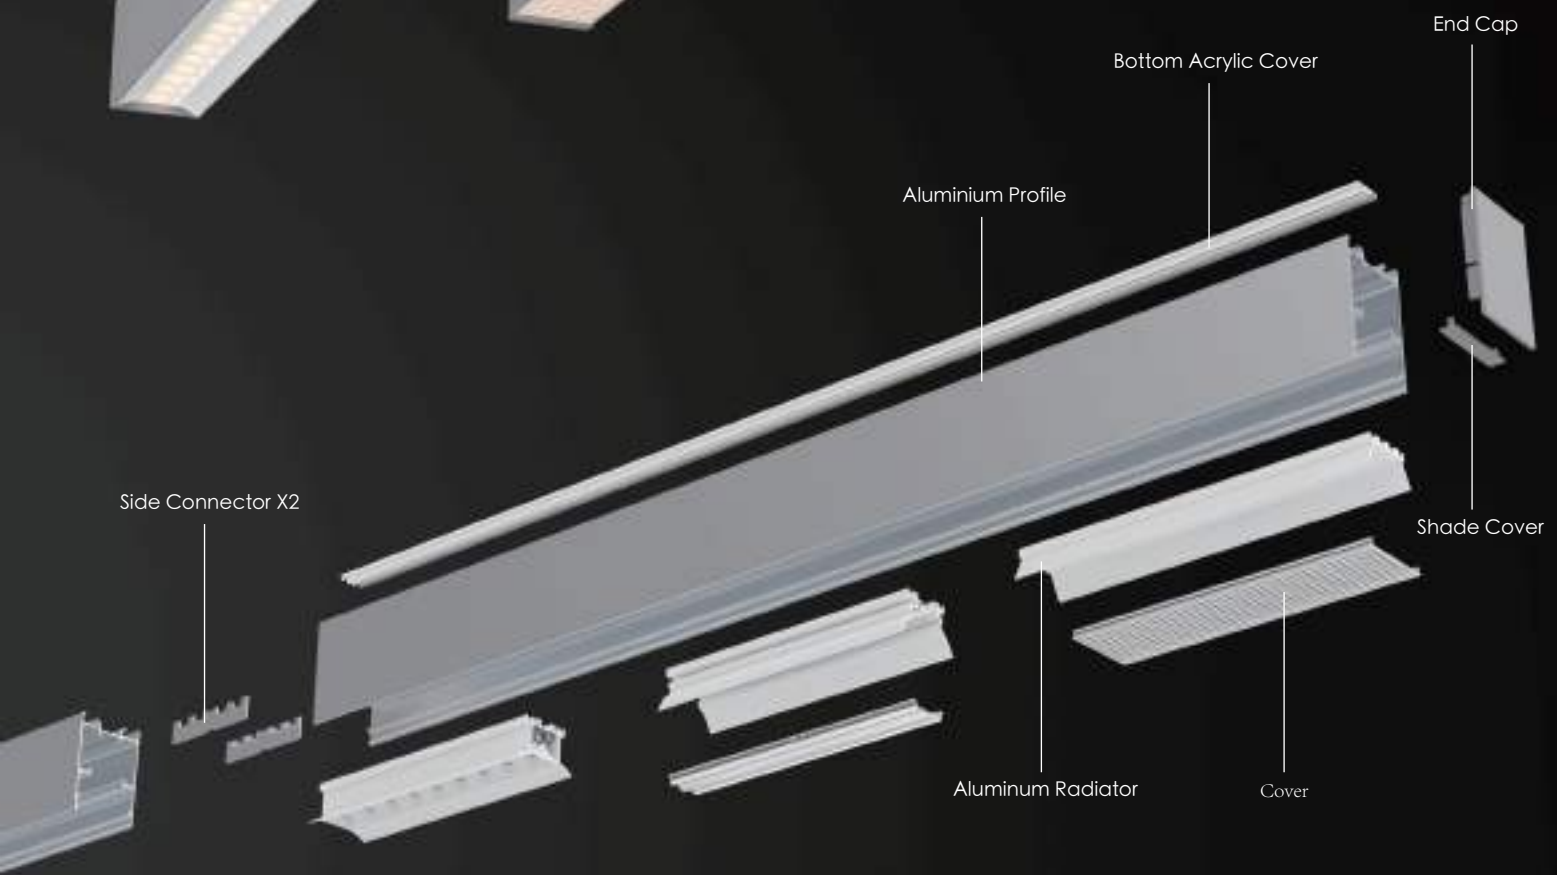

cover option: micro-prismatic transparent cover  
micro-prismatic opal diffuser

Six standard splicing accessories can be selected  
Splicing accessories at any special angle can be customized  
Seamless splicing, beautiful and generous.