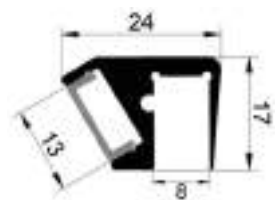

### Features

Material: ALU 6063-T5

Available length: 0.5-3m

cover option: opal diffuser , transparent , frosted