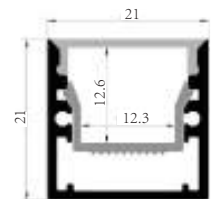

LD-BOX-01

Features

Driver box

Suspension kits are available