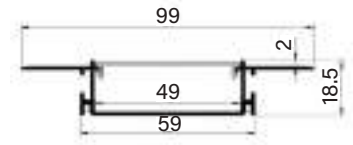

LD-2224

● black ○ white ● silver

Features

Material: ALU 6063-T5

Available length: 0.5-3m

cover option: opal diffuser frosted
micro-prismatic opal diffuser

LD-9151

● black ○ white ● silver

Features

Material: ALU 6063-T5

Available length: 0.5-4m

cover option: opal diffuser frosted