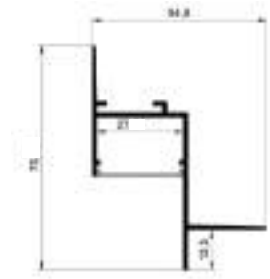

Available length: 0.5-3m

cover option: opal diffuser , transparent , frosted