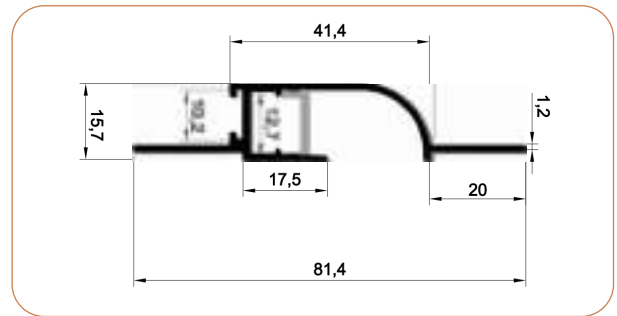

LD-8115
P73