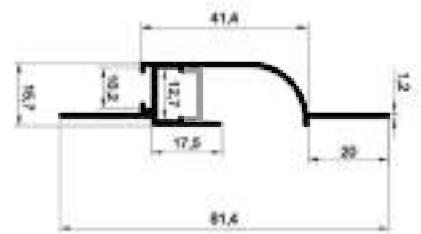

### Features

Material: ALU 6063-T5

Available length: 0.5-4m

cover option: opal diffuser frosted