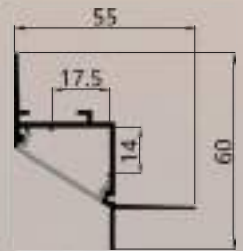

● black   ○ white   ● silver

Features

Material: ALU 6063-T5

Available length: 0.5-3m

cover option: opal diffuser , transparent , frosted