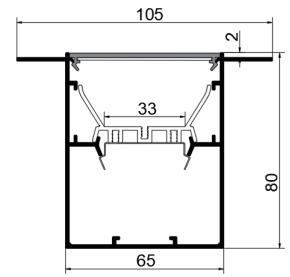

LD-2219A UGR $\leq$ 19

● black   ○ white   ● silver

Features

Material: ALU 6063-T5

Available length: 0.5-2.4m

cover option: micro-prismatic transparent cover
micro-prismatic opal diffuser