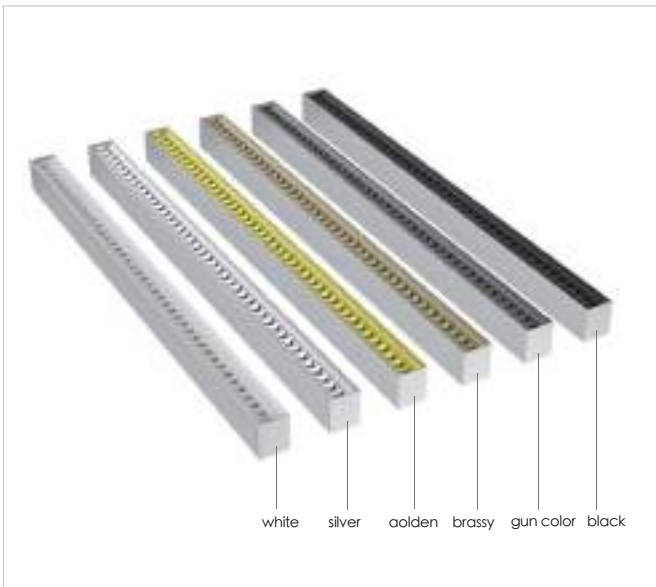

LD-2217C

Features

Material: ALU 6063-T5

Available length: 0.5-2.4m

cover option: Lens + reflector

COLOR

Typ.FWHM

50°

50°x50°

35°x75°