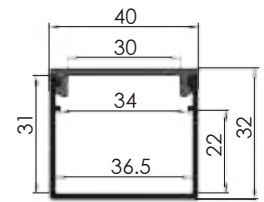

LD-BOX-01

Features

Driver box

Suspension kits are available

LD-2121D

● black   ○ white   ● silver

Features

1, No clip needed for mounting, simple and beautiful

2, Connector for long length or for 90° available

3, Soft lighting, excellent design