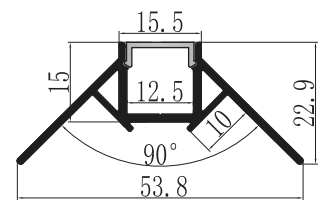

### Features

Material: ALU 6063-T5

Available length: 0.5-4m

cover option: opal diffuser frosted