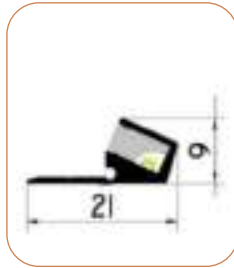

LD-2109

Continuously updating...