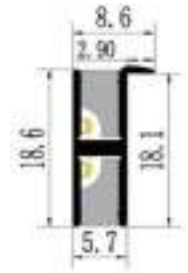

### Features

Material: ALU 6063-T5

Available length: 0.5-3m

cover option: opal diffuser , transparent , frosted

End Cap