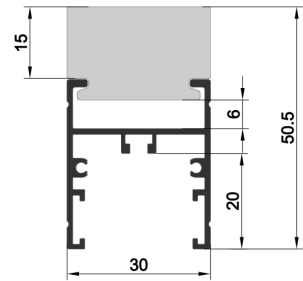

### Features

Material: ALU 6063-T5

Available length: 0.5-3m

cover option: opal diffuser frosted