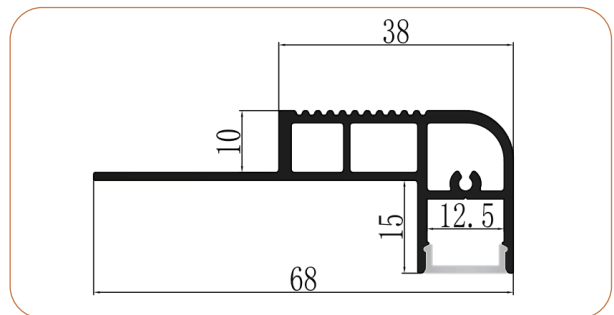

LD-6826
P83