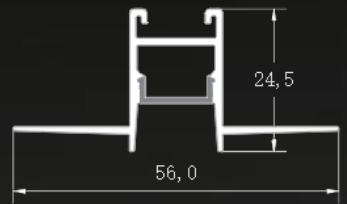

### Features

Material: ALU 6063-T5

Available length: 0.5-3m

cover option: opal diffuser , transparent , frosted