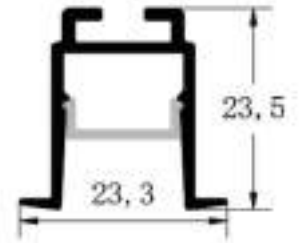

### Features

Material: ALU 6063-T5

Available length: 0.5-3m

cover option: opal diffuser, transparent, frosted