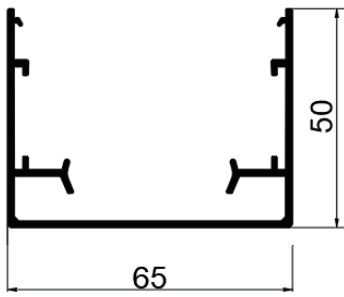

B

C

D

E

LD-2221