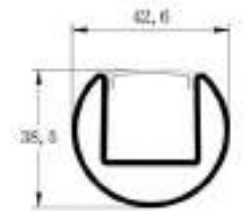

### Features

Material: Stainless steel

Available length: 0.5-3m

Pc cover option: opal diffuser , transparent , frosted