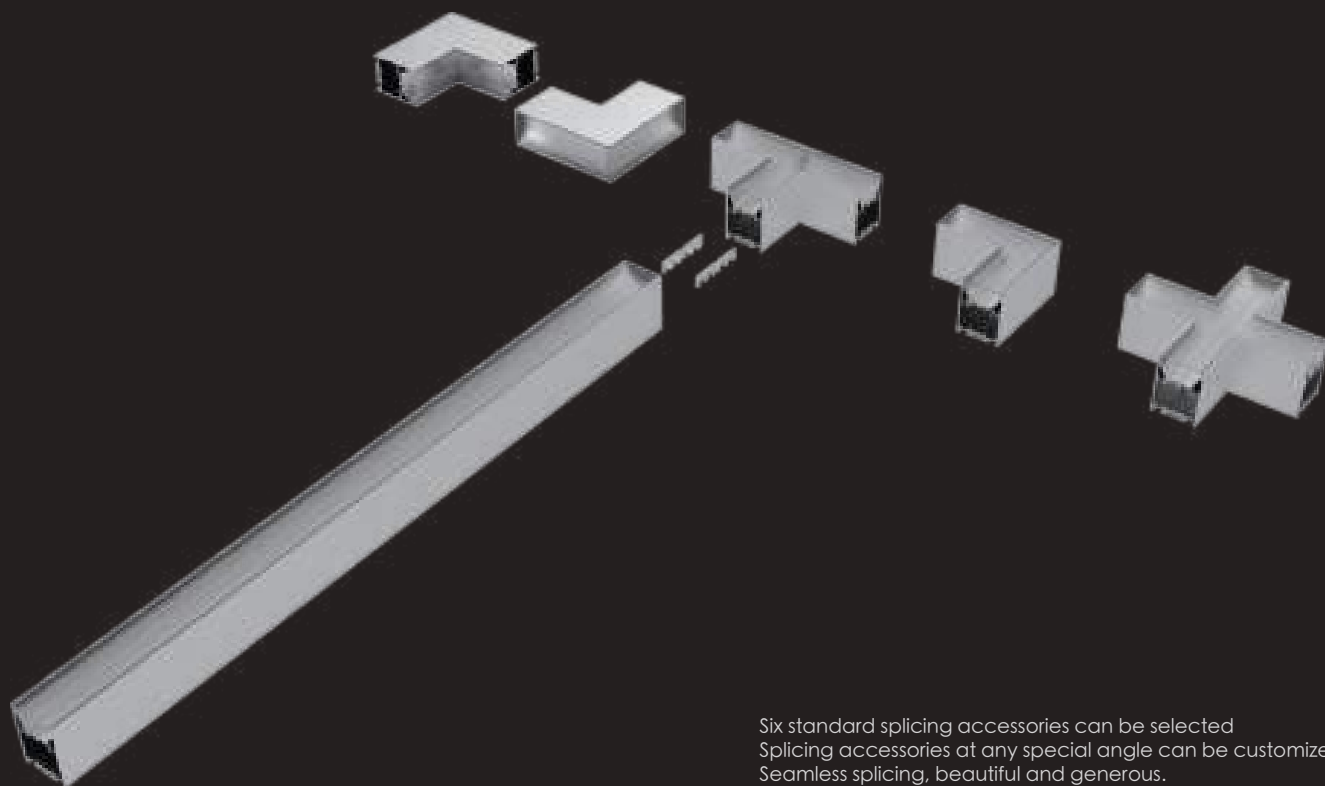

cover option: micro-prismatic transparent cover  
micro-prismatic opal diffuser

Six standard splicing accessories can be selected  
Splicing accessories at any special angle can be customized  
Seamless splicing, beautiful and generous.