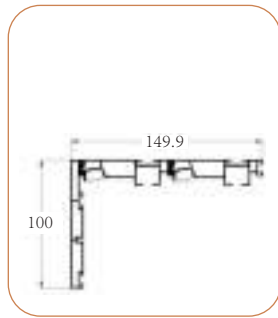

LD-2209
P11